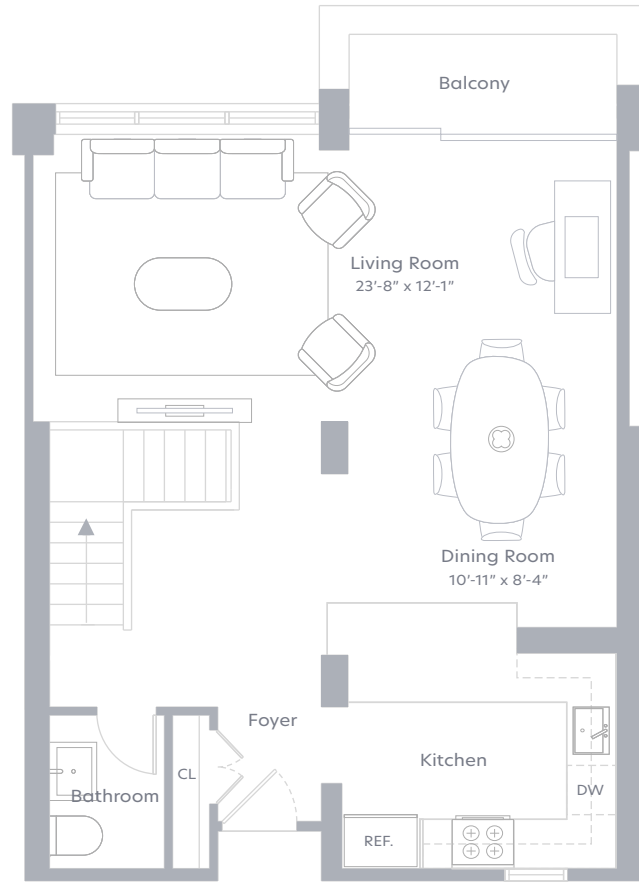

UNIT #532

 CITY / RIVER VIEW

WESTVIEW
5th Floor

UNIT #622

CITY / RIVER VIEW

UPPER LEVEL

RIVER VIEW

LOWER LEVEL

WESTVIEW
6th Floor

SCALE: 1/8" = 1'-0"

SCALE: 10.5MM = 1M

UNIT #635

 CITY / RIVER VIEW

WESTVIEW
6th Floor

UNIT #643

WESTVIEW
6th Floor

UNIT #1041

CITY / RIVER VIEW

WESTVIEW
10th Floor

UNIT #1041

ALTERNATIVE FLOOR PLAN

CITY / RIVER VIEW

WESTVIEW
10th Floor

UNIT #1330

WESTVIEW
13th Floor