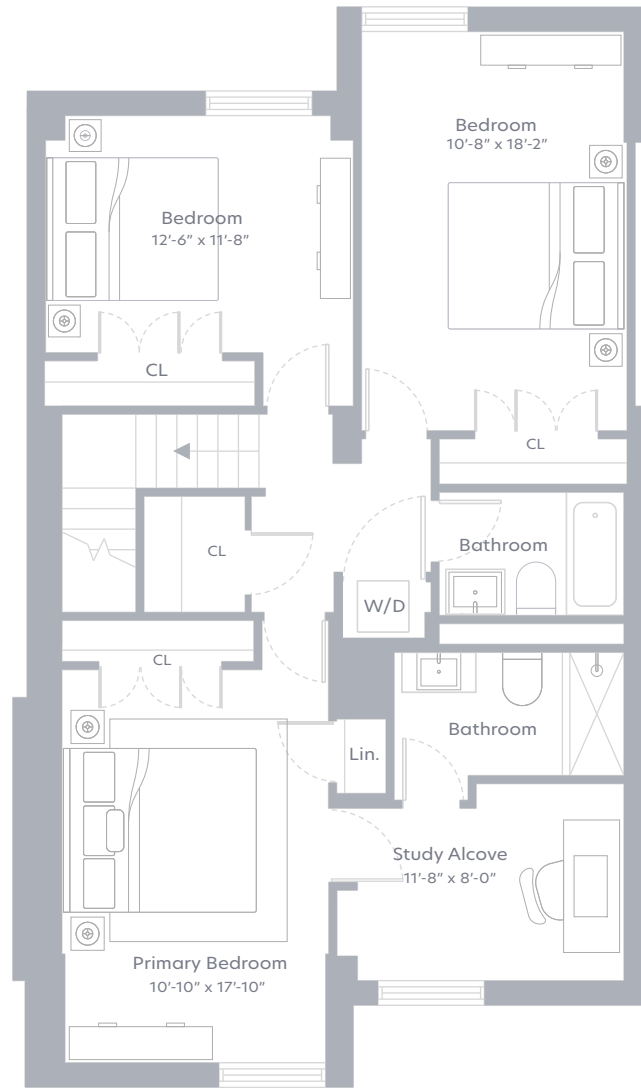

UNIT #532

 CITY / RIVER VIEW

WESTVIEW
5th Floor

UNIT #622

CITY / RIVER VIEW

UPPER LEVEL

RIVER VIEW

LOWER LEVEL

WESTVIEW
6th Floor

SCALE: 1/8" = 1'-0"

SCALE: 10.5MM = 1M

UNIT #635

 CITY / RIVER VIEW

WESTVIEW
6th Floor

UNIT #643

WESTVIEW
6th Floor

UNIT #1041

CITY / RIVER VIEW

WESTVIEW
10th Floor

UNIT #1041

ALTERNATIVE FLOOR PLAN

CITY / RIVER VIEW

WESTVIEW
10th Floor

UNIT #1330

WESTVIEW
13th Floor