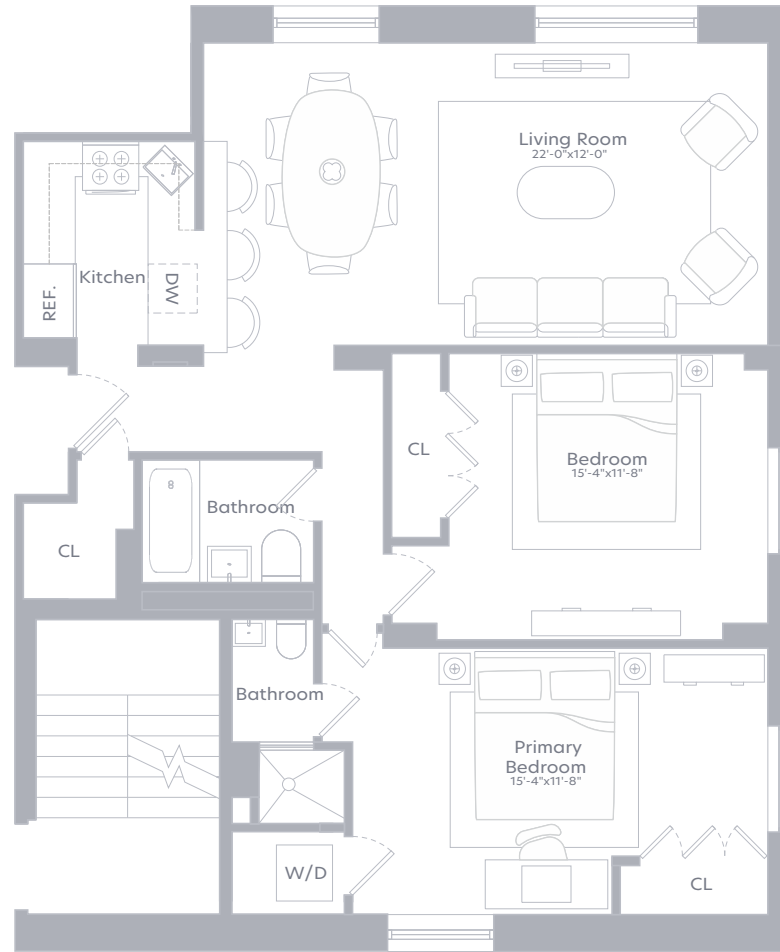

UNIT #532

 CITY / RIVER VIEW

WESTVIEW
5th Floor

UNIT #622

CITY / RIVER VIEW

UPPER LEVEL

RIVER VIEW

LOWER LEVEL

WESTVIEW
6th Floor

SCALE: 1/8" = 1'-0"

SCALE: 10.5MM = 1M

UNIT #635

 CITY / RIVER VIEW

WESTVIEW
6th Floor

UNIT #643

WESTVIEW
6th Floor

UNIT #1041

CITY / RIVER VIEW

WESTVIEW
10th Floor

UNIT #1041

ALTERNATIVE FLOOR PLAN

CITY / RIVER VIEW

WESTVIEW
10th Floor

UNIT #1330

WESTVIEW
13th Floor