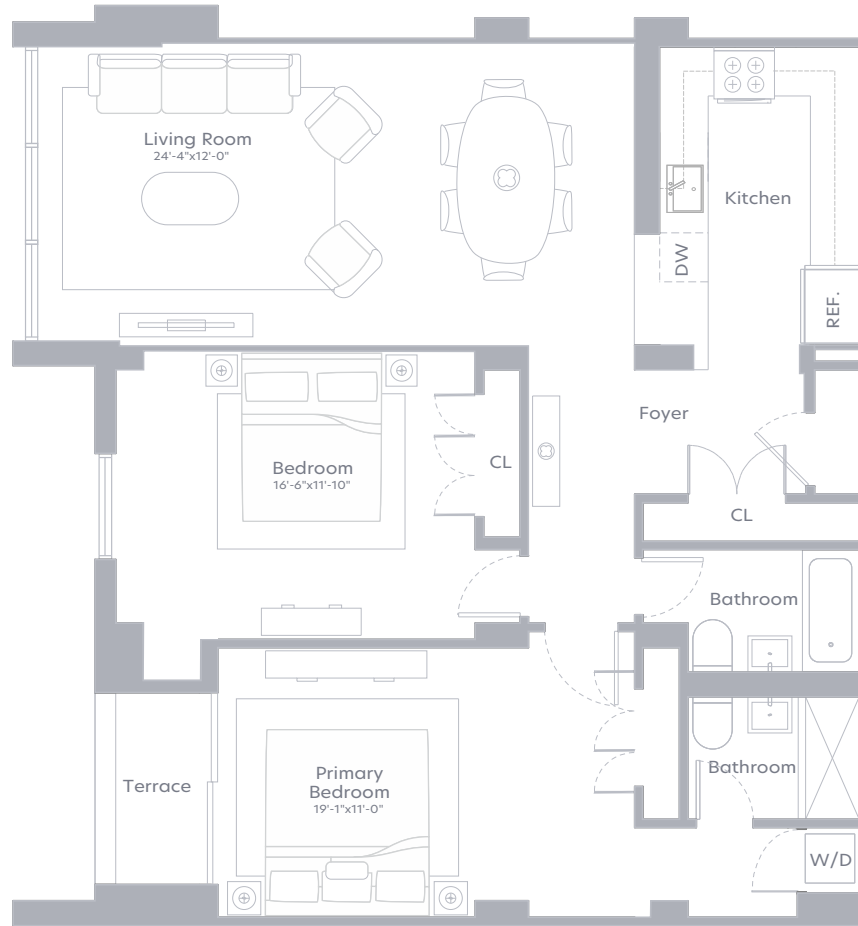

UNIT #532

 CITY / RIVER VIEW

WESTVIEW
5th Floor

UNIT #622

CITY / RIVER VIEW

UPPER LEVEL

RIVER VIEW

LOWER LEVEL

WESTVIEW
6th Floor

SCALE: 1/8" = 1'-0"

SCALE: 10.5MM = 1M

UNIT #635

 CITY / RIVER VIEW

WESTVIEW
6th Floor

UNIT #643

WESTVIEW
6th Floor

UNIT #1041

CITY / RIVER VIEW

WESTVIEW
10th Floor

UNIT #1041

ALTERNATIVE FLOOR PLAN

CITY / RIVER VIEW

WESTVIEW
10th Floor

UNIT #1330

WESTVIEW
13th Floor