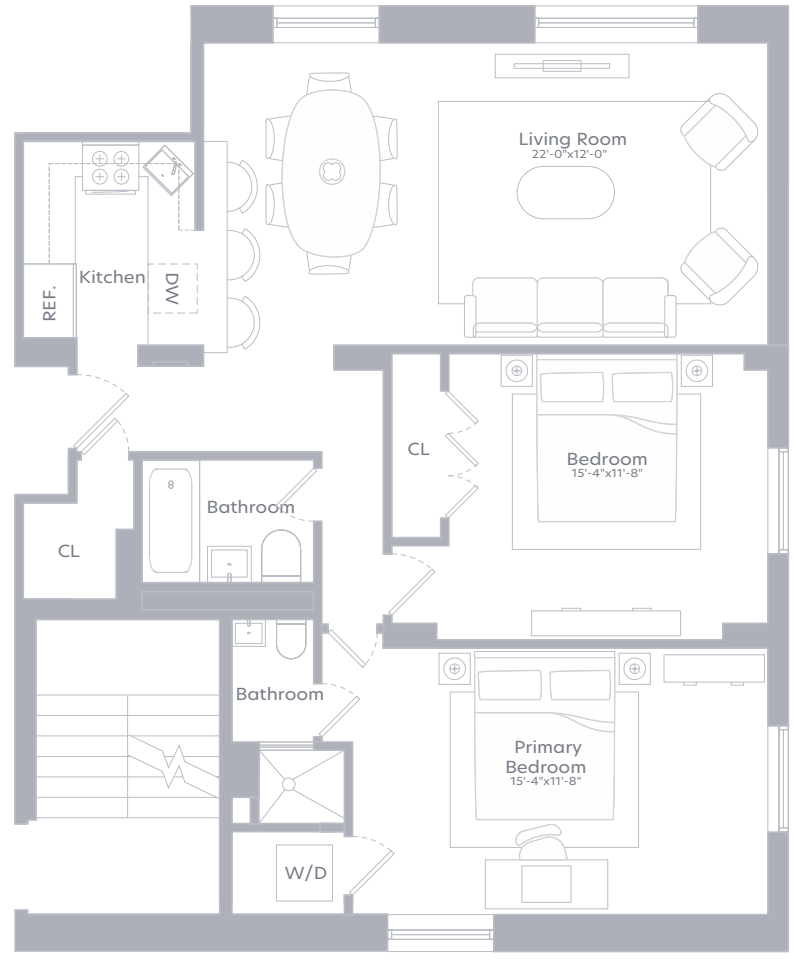

UNIT #532

 CITY / RIVER VIEW

WESTVIEW
5th Floor

UNIT #622

CITY / RIVER VIEW

UPPER LEVEL

RIVER VIEW

LOWER LEVEL

WESTVIEW
6th Floor

SCALE: 1/8" = 1'-0"

SCALE: 10.5MM = 1M

UNIT #635

 CITY / RIVER VIEW

WESTVIEW
6th Floor

UNIT #643

WESTVIEW
6th Floor

UNIT #1041

CITY / RIVER VIEW

WESTVIEW
10th Floor

UNIT #1041

ALTERNATIVE FLOOR PLAN

CITY / RIVER VIEW

WESTVIEW
10th Floor

UNIT #1330

WESTVIEW
13th Floor