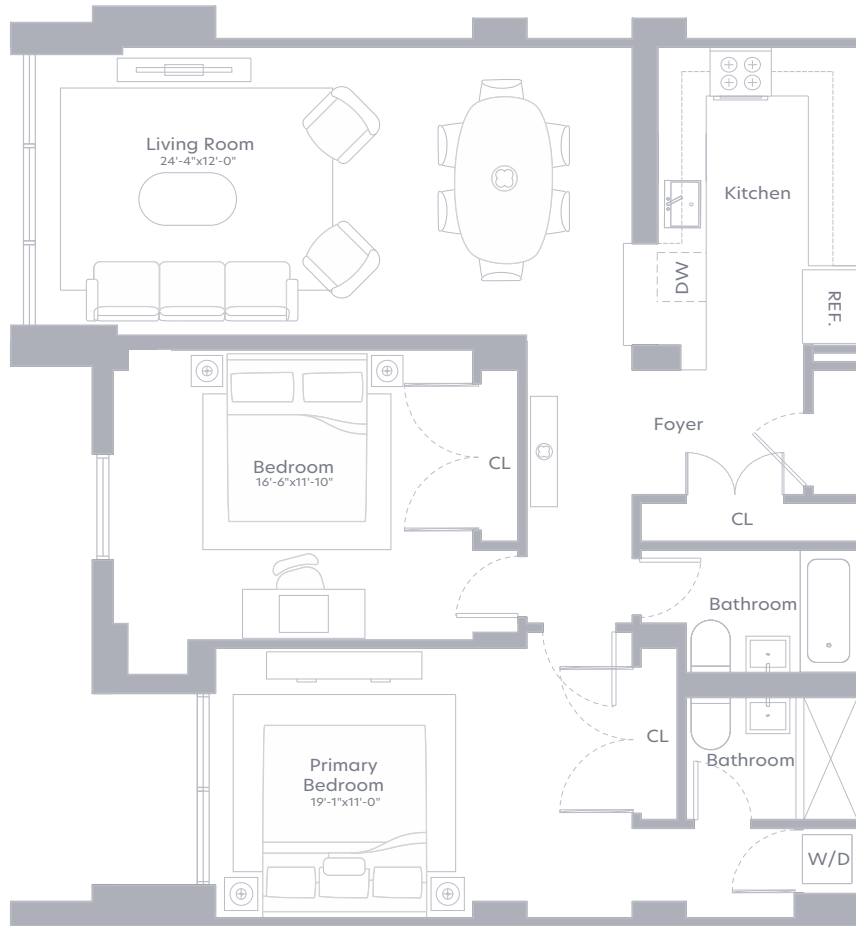

UNIT #532

 CITY / RIVER VIEW

WESTVIEW
5th Floor

UNIT #622

CITY / RIVER VIEW

UPPER LEVEL

RIVER VIEW

LOWER LEVEL

WESTVIEW
6th Floor

SCALE: 1/8" = 1'-0"

SCALE: 10.5MM = 1M

UNIT #635

 CITY / RIVER VIEW

WESTVIEW
6th Floor

UNIT #643

WESTVIEW
6th Floor

UNIT #1041

CITY / RIVER VIEW

WESTVIEW
10th Floor

UNIT #1041

ALTERNATIVE FLOOR PLAN

CITY / RIVER VIEW

WESTVIEW
10th Floor

UNIT #1330

WESTVIEW
13th Floor