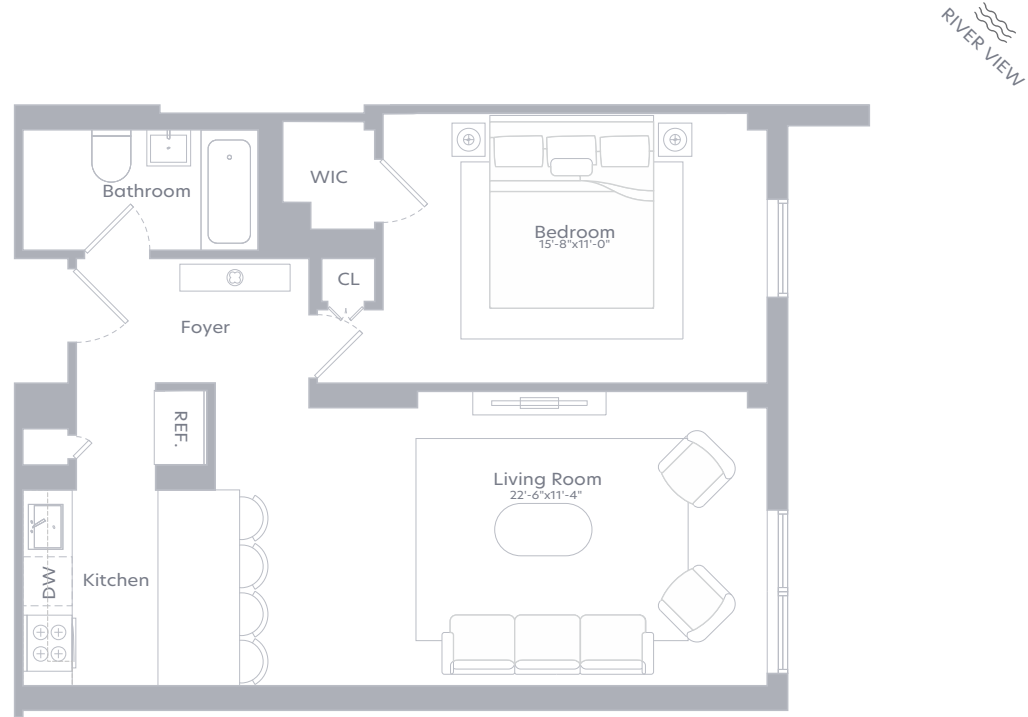

WESTVIEW
6th Floor

SCALE: 1/8" = 1'-0"

SCALE: 10.5MM = 1M

UNIT #635

 CITY / RIVER VIEW

WESTVIEW
6th Floor

UNIT #643

WESTVIEW
6th Floor

UNIT #1041

CITY / RIVER VIEW

WESTVIEW
10th Floor

UNIT #1041

ALTERNATIVE FLOOR PLAN

CITY / RIVER VIEW

WESTVIEW
10th Floor

UNIT #1330

WESTVIEW
13th Floor